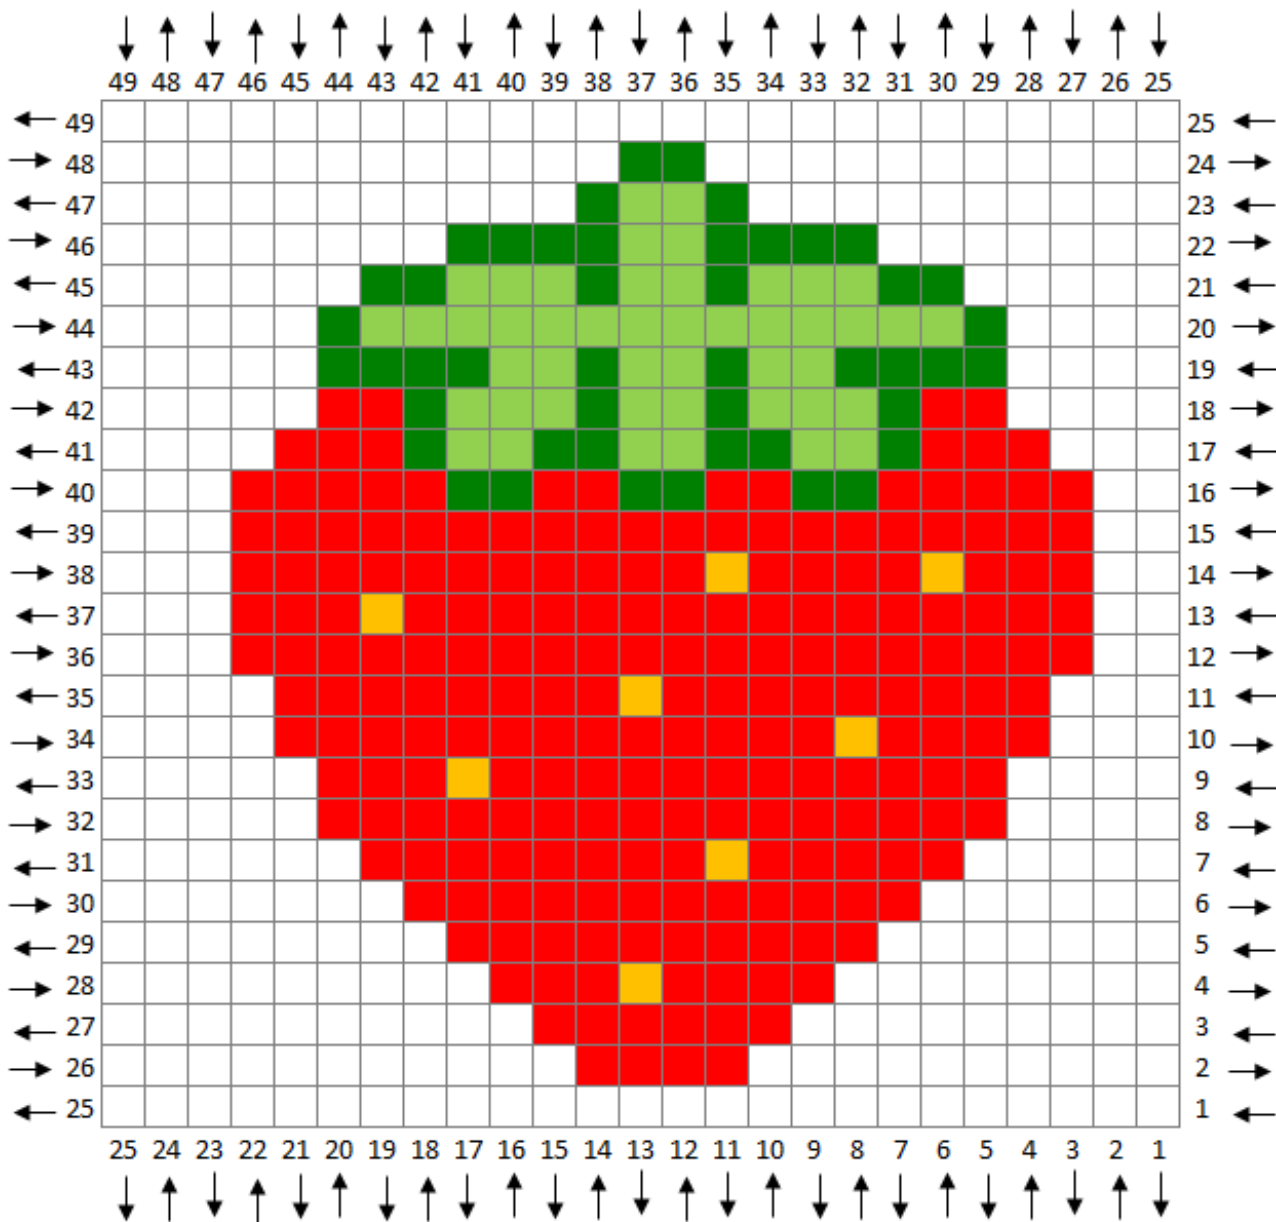

The Firefly CAL

Strawberry

Designed by Alex Mikkeltorg
Two Hearts Crochet
www.twoheartscrochet.com

Hook Size: G/4.00mm

Stylecraft Special DK Yarns in:

Green, Lipstick, Meadow, Sunshine
and a background color of your choice